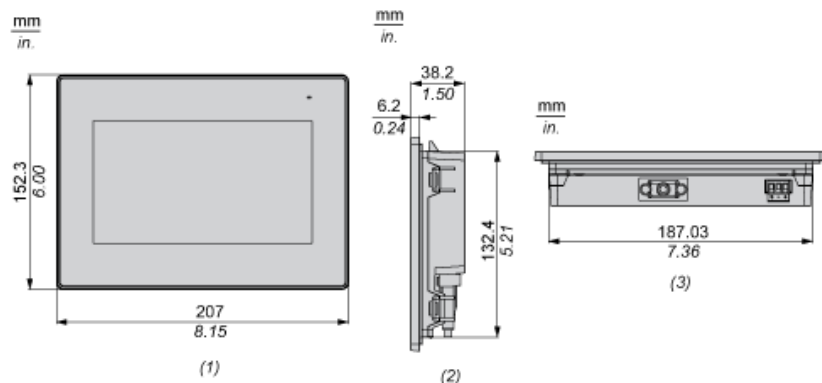

Package 1 Height	40.000 mm
Package 1 width	152.000 mm
Package 1 Length	207.000 mm

Offer Sustainability

Sustainable offer status	Green Premium product
EU RoHS Directive	Pro-active compliance (Product out of EU RoHS legal scope) EU RoHS Declaration
Mercury free	Yes
RoHS exemption information	Yes
China RoHS Regulation	China RoHS declaration
Environmental Disclosure	Product Environmental Profile
Circularity Profile	End of Life Information

Dimensions

External Dimensions

- (1) Front
- (2) Right
- (3) Bottom

Installation with Installation Fasteners

- (1) Rear
- (2) Right
- (3) Left
- (4) Top
- (5) Bottom
- (6) Front

Dimensions with Cables

- (1) Rear
- (2) Right
- (3) Left
- (4) Top
- (5) Bottom

Mounting

Panel Cut Dimensions

A		B		C		R	
mm	in.	mm	in.	mm	in.	mm	in.
190 ^{±1}	7.48 ^{±0.04}	135 ^{±0.7}	5.31 ^{±0.03}	1...5	0.04...0.19	3 max	0.12 max.

Installation Fasteners Dimensions

Installation Requirements