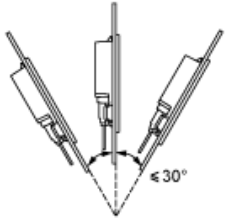

Installation Requirements

Mounting Angle