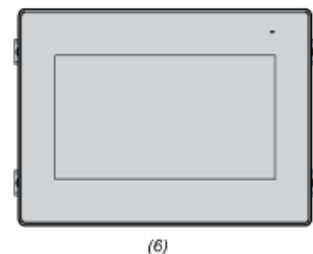

Package 1 Height	40.000 mm
Package 1 width	152.000 mm
Package 1 Length	207.000 mm

Offer Sustainability

Sustainable offer status	Green Premium product
EU RoHS Directive	Pro-active compliance (Product out of EU RoHS legal scope) EU RoHS Declaration
Mercury free	Yes
RoHS exemption information	Yes
China RoHS Regulation	China RoHS declaration
Environmental Disclosure	Product Environmental Profile
Circularity Profile	End of Life Information

Dimensions

External Dimensions

- (1) Front
- (2) Right
- (3) Bottom

Installation with Installation Fasteners

- (1) Rear
- (2) Right
- (3) Left
- (4) Top
- (5) Bottom
- (6) Front

Dimensions with Cables

- (1) Rear
- (2) Right
- (3) Left
- (4) Top
- (5) Bottom