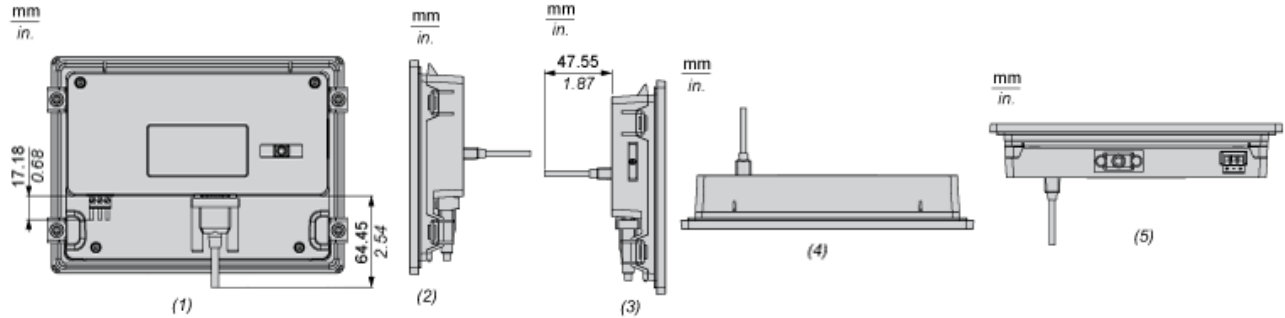

Package 1 Height	40.000 mm
Package 1 width	152.000 mm
Package 1 Length	207.000 mm

Offer Sustainability

Sustainable offer status	Green Premium product
EU RoHS Directive	Pro-active compliance (Product out of EU RoHS legal scope) EU RoHS Declaration
Mercury free	Yes
RoHS exemption information	Yes
China RoHS Regulation	China RoHS declaration
Environmental Disclosure	Product Environmental Profile
Circularity Profile	End of Life Information

Dimensions

External Dimensions

- (1) Front
- (2) Right
- (3) Bottom

Installation with Installation Fasteners

- (1) Rear
- (2) Right
- (3) Left
- (4) Top
- (5) Bottom
- (6) Front

Dimensions with Cables

- (1) Rear
- (2) Right
- (3) Left
- (4) Top
- (5) Bottom

Mounting

Panel Cut Dimensions

A		B		C		R	
mm	in.	mm	in.	mm	in.	mm	in.
190 ^{±1}	7.48 ^{±0.04}	135 ^{±0.7}	5.31 ^{±0.03}	1...5	0.04...0.19	3 max	0.12 max.

Installation Fasteners Dimensions

Installation Requirements