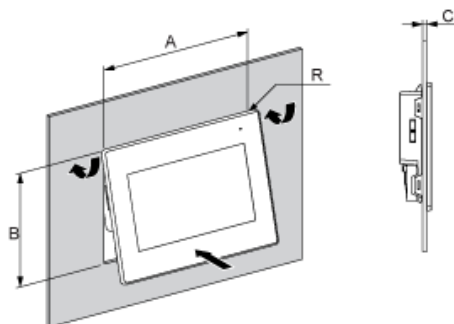

Package 1 Height	40.000 mm
Package 1 width	152.000 mm
Package 1 Length	207.000 mm

Offer Sustainability

Sustainable offer status	Green Premium product
EU RoHS Directive	Pro-active compliance (Product out of EU RoHS legal scope) EU RoHS Declaration
Mercury free	Yes
RoHS exemption information	Yes
China RoHS Regulation	China RoHS declaration
Environmental Disclosure	Product Environmental Profile
Circularity Profile	End of Life Information

Dimensions

External Dimensions

- (1) Front
- (2) Right
- (3) Bottom

Installation with Installation Fasteners

- (1) Rear
- (2) Right
- (3) Left
- (4) Top
- (5) Bottom
- (6) Front

Dimensions with Cables

- (1) Rear
- (2) Right
- (3) Left
- (4) Top
- (5) Bottom

Mounting

Panel Cut Dimensions

A		B		C		R	
mm	in.	mm	in.	mm	in.	mm	in.
190 ^{±1}	7.48 ^{±0.04}	135 ^{±0.7}	5.31 ^{±0.03}	1...5	0.04...0.19	3 max	0.12 max.

Installation Fasteners Dimensions

Installation Requirements