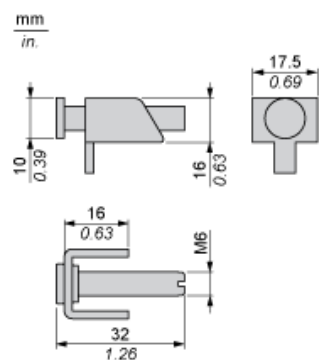

Package 1 Height	40.000 mm
Package 1 width	152.000 mm
Package 1 Length	207.000 mm

Offer Sustainability

Sustainable offer status	Green Premium product
EU RoHS Directive	Pro-active compliance (Product out of EU RoHS legal scope) EU RoHS Declaration
Mercury free	Yes
RoHS exemption information	Yes
China RoHS Regulation	China RoHS declaration
Environmental Disclosure	Product Environmental Profile
Circularity Profile	End of Life Information

Dimensions

External Dimensions

- (1) Front
- (2) Right
- (3) Bottom

Installation with Installation Fasteners

- (1) Rear
- (2) Right
- (3) Left
- (4) Top
- (5) Bottom
- (6) Front

Dimensions with Cables

- (1) Rear
- (2) Right
- (3) Left
- (4) Top
- (5) Bottom

Mounting

Panel Cut Dimensions

A		B		C		R	
mm	in.	mm	in.	mm	in.	mm	in.
190 ^{±1}	7.48 ^{±0.04}	135 ^{±0.7}	5.31 ^{±0.03}	1...5	0.04...0.19	3 max	0.12 max.

Installation Fasteners Dimensions

Installation Requirements