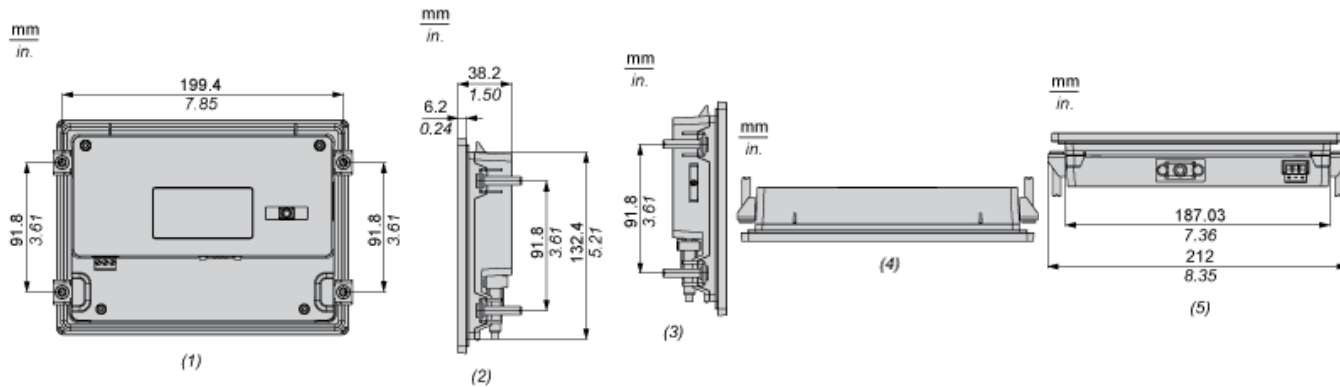

Package 1 Height	40.000 mm
Package 1 width	152.000 mm
Package 1 Length	207.000 mm

Offer Sustainability

Sustainable offer status	Green Premium product
EU RoHS Directive	Pro-active compliance (Product out of EU RoHS legal scope) EU RoHS Declaration
Mercury free	Yes
RoHS exemption information	Yes
China RoHS Regulation	China RoHS declaration
Environmental Disclosure	Product Environmental Profile
Circularity Profile	End of Life Information

Dimensions

External Dimensions

- (1) Front
- (2) Right
- (3) Bottom

Installation with Installation Fasteners

- (1) Rear
- (2) Right
- (3) Left
- (4) Top
- (5) Bottom
- (6) Front

Dimensions with Cables

- (1) Rear
- (2) Right
- (3) Left
- (4) Top
- (5) Bottom

Mounting

Panel Cut Dimensions

A		B		C		R	
mm	in.	mm	in.	mm	in.	mm	in.
190 ^{±1}	7.48 ^{±0.04}	135 ^{±0.7}	5.31 ^{±0.03}	1...5	0.04...0.19	3 max	0.12 max.

Installation Fasteners Dimensions

Installation Requirements